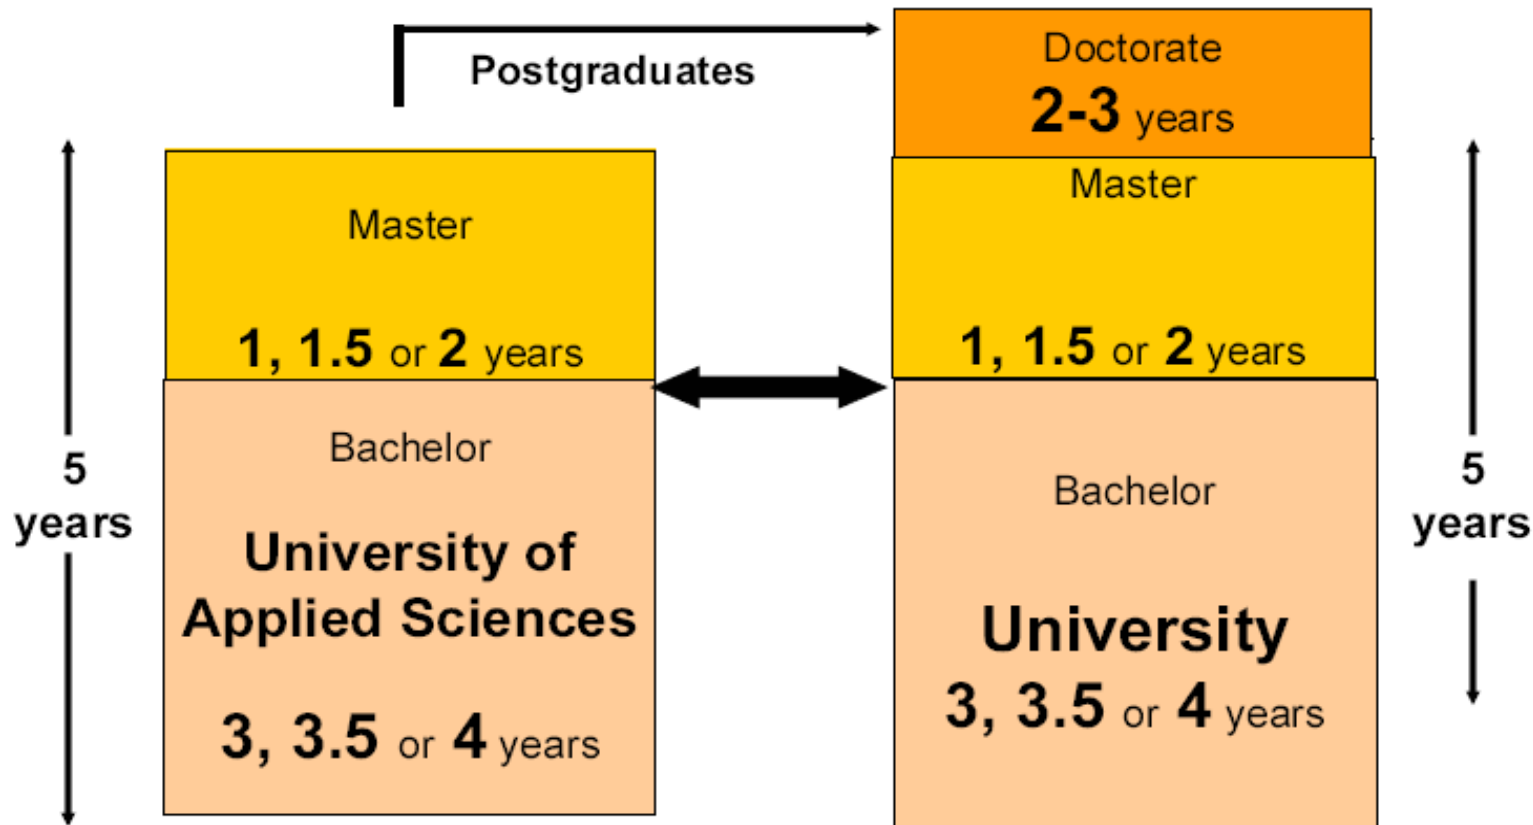

A self-governing organisation of German universities:

- 239 member universities
- 122 student bodies

Higher Education System in Germany

- **392 higher education institutions:**
 - Public: 239
 - Officially recognized: 153
- **Different types:**
 - University (“Universität”) - 121
 - University of Applied Sciences (“Fachhochschule”) - 215
 - Colleges of Art and Music - 56
- **In addition:**
 - Research Institutions, e.g. Max Planck Institute, Fraunhofer Institute
- **Subjects in total:** 16 144

Higher Education System in Germany

- **Degrees:**
 - Bachelor (3 - 3.5 years)
 - Master (1.5 - 2 years)
 - PhD (2 - 3 years)
- Formerly just three degrees: **Diplom or Magister, Staatsexamen, Doctorate**
 - System has been changed within the *Bologna Process*, starting 1999, aiming at creating a European higher education area with a common structure in higher education systems in Europe

Bologna – The Reform of Undergraduate Education

New Degree Structure: Bachelor and Master

- **Following designations are used for Bachelor's and consecutive Master's degrees at universities:**
 - Bachelor of Arts (B.A.)
 - Bachelor of Science (B.Sc.)
 - Bachelor of Engineering (B.Eng.)
 - Bachelor of Laws (LL.B.)
 - Master of Arts (M.A.)
 - Master of Science (M.Sc.)
 - Master of Engineering (M.Eng.)
 - Master of Laws (LL.M.)